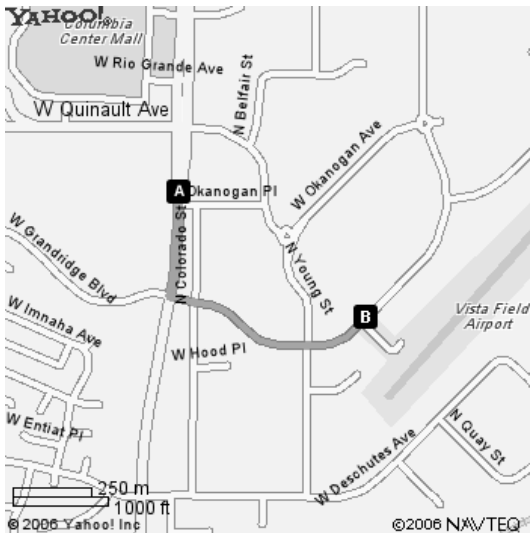

2009 3A Volleyball Tournament

BOTTOM Team on Bracket is HOME

Red Lion Hotel

1101 N Columbia Center Blvd, Kennewick, WA 99336-1118

Starting from:	A Auburn, WA		
Arriving at:	B 1101 N Columbia Center Blvd, Kennewick, WA 99336-1118		
Distance:	219.9 miles	Approximate Travel Time:	3 hours 13 mins

Your Directions

1. Starting in **AUBURN, WA** on **E MAIN ST** go toward **B ST NE** - go **0.1** mi
2. Turn **R** on **AUBURN WAY S** - go **0.4** mi
3. Turn **L** onto **WA-18 EAST** toward **NORTH BEND** - go **23.5** mi
4. Take ramp onto **I-90 EAST** toward **SPOKANE** - go **84.9** mi
5. Take exit **#110** onto **I-82 EAST** toward **YAKIMA** - go **101.7** mi
6. Take exit **#102** onto **I-182 EAST** toward **RICHLAND/PASCO** - go **5.7** mi
7. Take exit **#5A** onto **WA-240 EAST** toward **KENNEWICK** - go **2.8** mi
8. Take the **COLUMBIA CENTER BOULEVARD** exit - go **0.9** mi
9. Arrive at **1101 N COLUMBIA CENTER BLVD, KENNEWICK**, on the **R**

Distance: 1.1 miles **Approximate Travel Time:** 3 mins

Your Directions

1. Start at **1101 N COLUMBIA CENTER BLVD, KENNEWICK** going toward **N COLUMBIA CENTER BLVD** - go **0.2** mi
2. Turn **R** on **W GRANDRIDGE BLVD** - go **0.4** mi
3. Turn **R** on **N CENTER PKY** - go **0.2** mi
4. Turn **L** on **W QUINAULT AVE** - go **0.1** mi
5. Turn **R** on **N LOUISIANA ST** - go **0.1** mi
6. Arrive at **1420 N LOUISIANA ST, KENNEWICK**, on the **R**