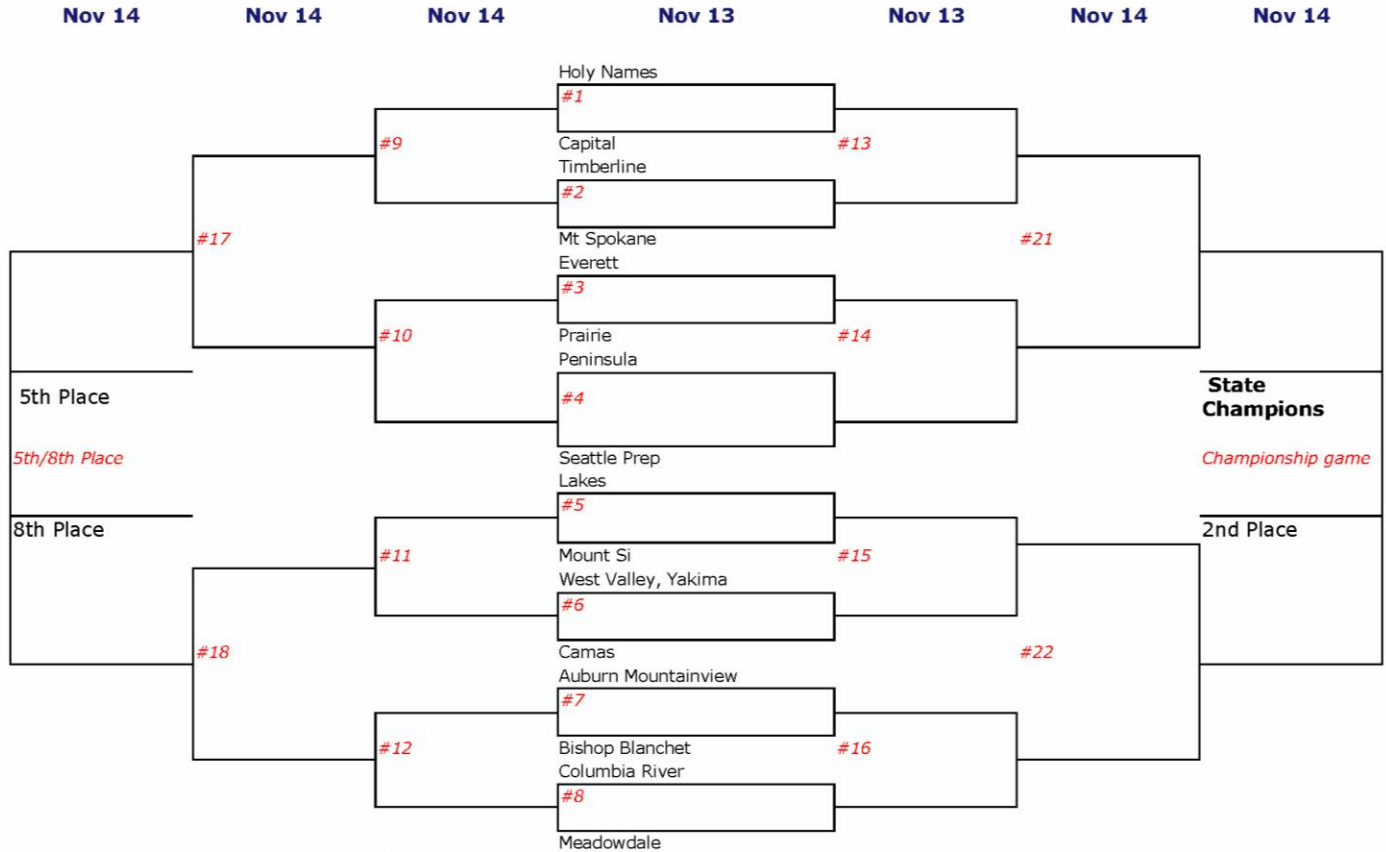

3A State Volleyball Bracket

2009 3A Volleyball Tournament

WIAA/Dairy Farmers of Washington/Les Schwab Tires 3A Volleyball Championships

Toyota Center, Kennewick

November 13-14, 2009

Last updated - 11/8/2009 8:33:00 AM

2009 3A Volleyball Tournament

BOTTOM Team on Bracket is HOME

Red Lion Hotel

1101 N Columbia Center Blvd, Kennewick, WA 99336-1118

Starting from:	A Auburn, WA		
Arriving at:	B 1101 N Columbia Center Blvd, Kennewick, WA 99336-1118		
Distance:	219.9 miles	Approximate Travel Time:	3 hours 13 mins