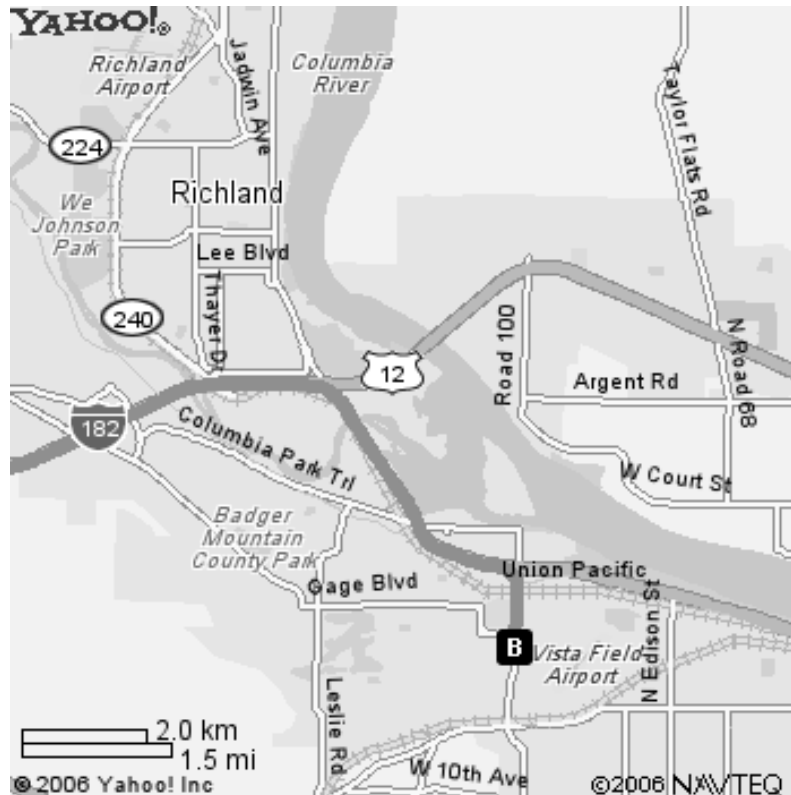

2009 3A Volleyball Tournament

BOTTOM Team on Bracket is HOME

Red Lion Hotel

1101 N Columbia Center Blvd, Kennewick, WA 99336-1118

Starting from:	A Auburn, WA		
Arriving at:	B 1101 N Columbia Center Blvd, Kennewick, WA 99336-1118		
Distance:	219.9 miles	Approximate Travel Time:	3 hours 13 mins

Your Directions

1. Starting in **AUBURN, WA** on **E MAIN ST** go toward **B ST NE** - go **0.1** mi
2. Turn **R** on **AUBURN WAY S** - go **0.4** mi
3. Turn **L** onto **WA-18 EAST** toward **NORTH BEND** - go **23.5** mi
4. Take ramp onto **I-90 EAST** toward **SPOKANE** - go **84.9** mi
5. Take exit **#110** onto **I-82 EAST** toward **YAKIMA** - go **101.7** mi
6. Take exit **#102** onto **I-182 EAST** toward **RICHLAND/PASCO** - go **5.7** mi
7. Take exit **#5A** onto **WA-240 EAST** toward **KENNEWICK** - go **2.8** mi
8. Take the **COLUMBIA CENTER BOULEVARD** exit - go **0.9** mi
9. Arrive at **1101 N COLUMBIA CENTER BLVD, KENNEWICK**, on the **R**